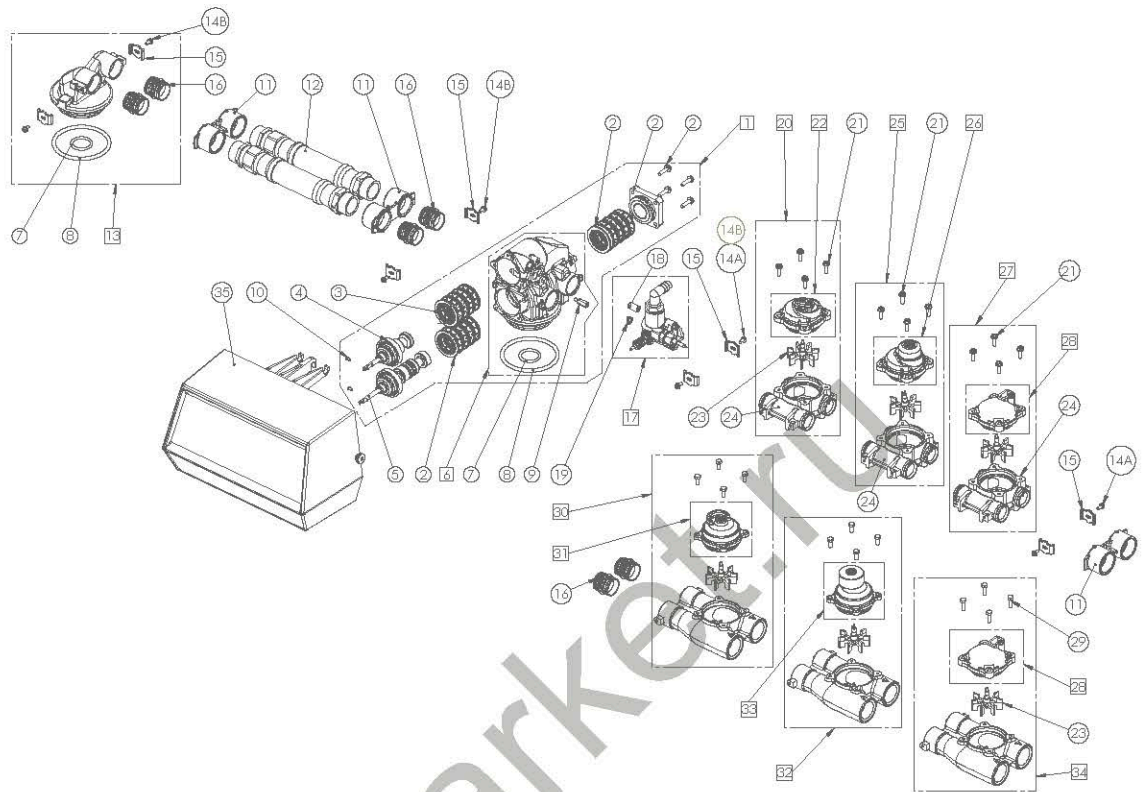

9000 VALVE SPARE PARTS

9000 spare parts

Item	Reference	Description	Packing qty
1	BU28523-01	VB assy 9000 DF	1
	BU28523-02	VB assy 9000 DF HW	1
	BU28523-03	VB assy 9000 UF	1
2	BU28664	S&S kit 9000/9100 lower	1
2+3	26013	S&S kit 9000 HW upper & lower	1
2+3	25642	S&S kit 9000/9100 Upper & Lower	1
3	24115	S&S kit resid	1
	24944	S&S kit 4600/9000 upper HW	1
4	24234	Piston assy 9000/9100 upper	1
	27188	Piston assy 9000 upper DF HW	1
5	24235	Piston assy 9000/9100 lower DF	1
	27187	Piston assy 9000 lower DF HW	1
	28173	Piston assy 9000/9100 lower UF	1
6	BU28606	VB 9000 & seals	1
7	11710-01SP	Adapt O-ring 560 CD - (50 pc)	1
8	12281-01SP	O-ring Top of Tank 560 CD - (10 pc)	1
10	11335SP	Piston Rod Screw 9000/9100/9500 - (50 pc)	1
11	13398-10	Yoke brass 1" BSP	24
12	See accessories	Kit flexible 2nd tank adapter	
13	24238	2nd tank adapt assy 9000	1
14A	13314SP	Screw Adapt Clip - (50 pc)	1
14B	14202-01SP	Screw Adapt Clip 9000/9100 - (50 pc)	1
15	13255SP	Mounting Clip - (12 pc)	1
16	15078-01	Coupling assy 9000	4
17	VCINU1	Injector residential - See VC sub-assemblies section	

9000 VALVE SPARE PARTS

9000 spare parts

Item	Reference	Description	Packing qty
18	13361SP	Spacer Inj - (5 pc)	1
19	13497SP	Air Disperser - (50 pc)	1
20	24107	Meter assy 3/4" 8 m ³ plastic	1
21	12473SP	Screw Hex Washer 10-24x5/8 18-8SS - (50 pc)	1
22	BR14038	Cover meter assy plastic	1
23	13509SP	Impeller Meter Except 2" & 3" - (10 pc)	1
24	24102	Meter body assy 3/4" & ring	1
25	24106	Meter assy 3/4" 40 m ³ 9000 plastic	1
26	BR15150	Meter cover assy plastic	1
27	26702	Meter assy 3/4" elec	1
28	18339	Meter cover assy elec	1
29	11737SP	Screw TH M5x12 - (50 pc)	1
30	24229	Meter assy 1" 20 m ³	1
31	15218	Cover meter assy brass	1
32	24228	Meter assy 1" 100 m ³	1
33	15237	Meter cover assy brass extended	1
34	27130	Meter assy 1" elec 9000 ET	1
35	VCPHTWIN1	PH 9000/9100/950 - See VC sub-assemblies section	